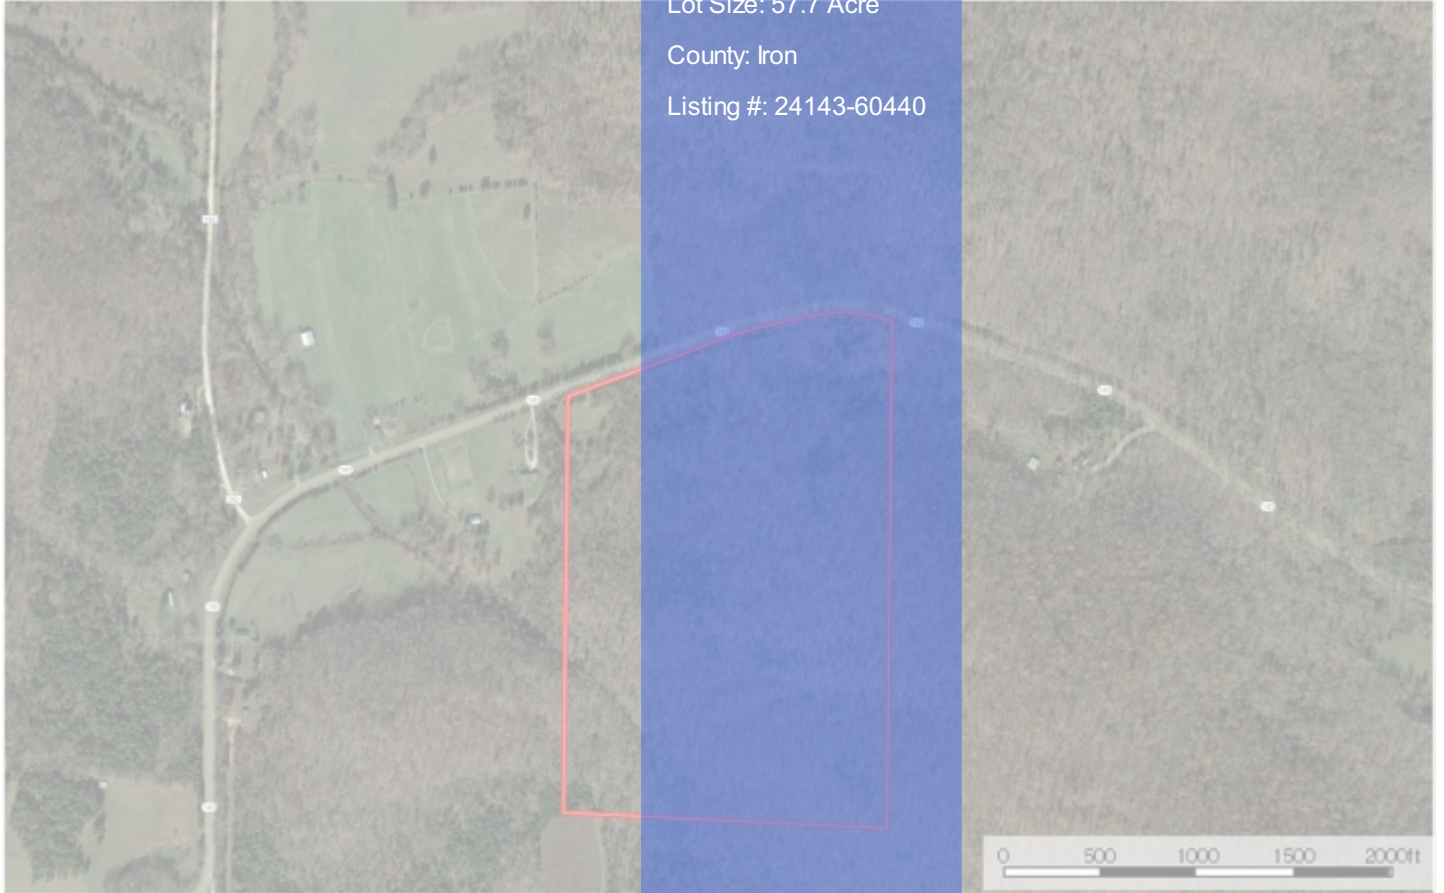

Brewington 57 Acres
Missouri, AC +/-

\$215,000

2992 Hwy 143

Farm / Home Realty & Auction

Lot Size: 57.7 Acre

County: Iron

Listing #: 24143-60440

Boundary

 The information contained herein was obtained from sources deemed to be reliable. MapRight Services makes no warranties or guarantees as to the completeness or accuracy thereof.

KEY FEATURES

- 57.7 +/- Acres
- Timber Property
- Spring fed creek
- Hunting & Swimming
- Sam Baker State Park
- Electric available
- Southeast Missouri Property
- Marketable Timber